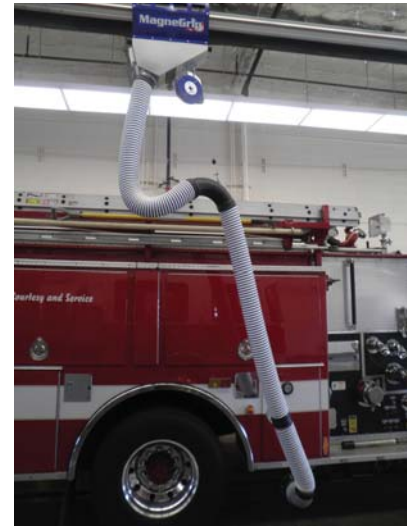

Diesel Exhaust Removal Solutions

Weidner Fire's Exhaust Removal Team is dedicated to protecting firefighters from the harmful effects of diesel exhaust in the fire house. We provide custom source-capture systems from MagneGrip and air filtration systems by AirHawk. We offer turn-key projects, from system design, to equipment, to installation across the Western U.S.